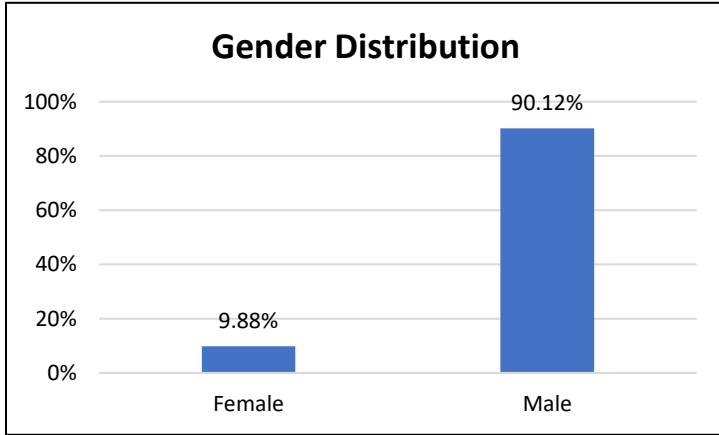

Pretrial Services Weekly Report

Electronic Monitoring Population Demographics 6/2/2023

Radio Frequency Monitoring (RF) population:	982
GPS Monitoring population:	708

Radio Frequency (RF) Monitoring